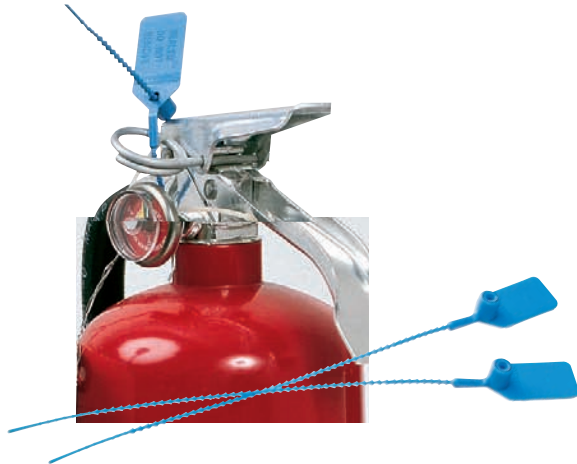

Catalog #	Description	Length
15424	Stainless Steel Safety Wire	1,800 ft

Stainless Steel Strapping

- Type 316 Stainless Steel Strapping is highly corrosion and heat resistant

Catalog #	Description	Qty
42331	0.25 in. Stainless Steel Strapping	100 ft.
42332	0.25 in. Stainless Steel Strapping	250 ft.

Banding Heads

- Use with 0.25 in. continuous stainless steel strapping to create secure closures

Catalog #	Description	Qty.
90910	Stainless Steel Banding Heads	100

Pull-Tite Seals

- One of the few security seals approved for use by Underwriter's Laboratories (UL) for fire extinguishers and safety doors
- Ideal for use with courier pouches, canisters or cabinets that contain valuables or sensitive documents
- Pull-Tite Seals are embossed SEALED DO NOT REMOVE
- Breaking strength of 10-14 pounds