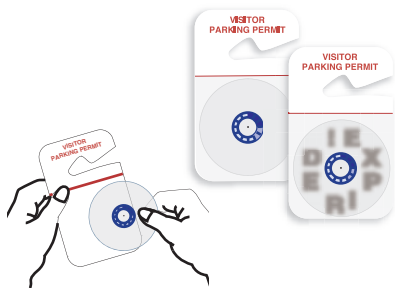

Self-Expiring Permits

- Temporary parking permits expire during the day by progressively revealing the letters E-X-P-I-R-E-D.
- Expiration process starts once the self-adhesive cover is applied

Catalog #	Legend	Color	Qty.
Red for Hot Weather Over 80°F (25°C)			
95677	Visitor	5 in. x 3 in.	500
95680	Temporary	5 in. x 3 in.	500
Blue for Moderate Weather 50–80°F (10–25°C)			
95678	Visitor	5 in. x 3 in.	500
95681	Temporary	5 in. x 3 in.	500
Purple for Cold Weather under 50°F (10°C)			
95679	Visitor	5 in. x 3 in.	500
95682	Temporary	5 in. x 3 in.	500

Contact Brady for custom permits with your own logo, color and custom text.