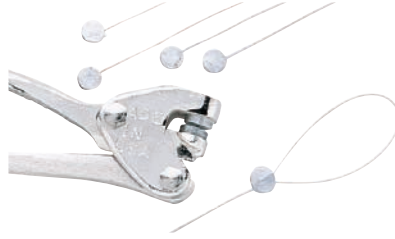

Metal Ball Seals

- Supplied with embossed consecutive numbering (factory specified) and the word SEALED
- Available with or without rolled edges to help prevent accidental cuts

Catalog #	Description	Qty.
95197	Metal Ball Seals	100
95198	Rolled Edge Metal Ball Seals	100

Bradylock™ Fastener

- Self-locking heavy duty plastic fastener for Strap-On Markers
- Excellent chemical resistance

Catalog #	Description	Size
41772	Bradylock Fastener	0.5 in. x 150 ft.

Lead Seals and Press

- 12 in. wire with pre-fitted lead seals fit easily around pipes or valves
- Quickly and permanently crimp your lead seals with Brady's own hand sealer.

Catalog #	Material	Size	Qty.
23301	Copper	12 in. length 31 gauge 7/16 in. dia.	250
23302	Monel Lead	12 in. length 31 gauge 7/16 in. dia.	250
23300	Hand Sealing Press		1

Plastic Truck Seals

- Deters entry, yet easily removed
- Tamper-resistant truck seals are embossed with the word SEAL and are consecutively numbered
- Ships in mats of ten for convenience and accountability; 100 seals total